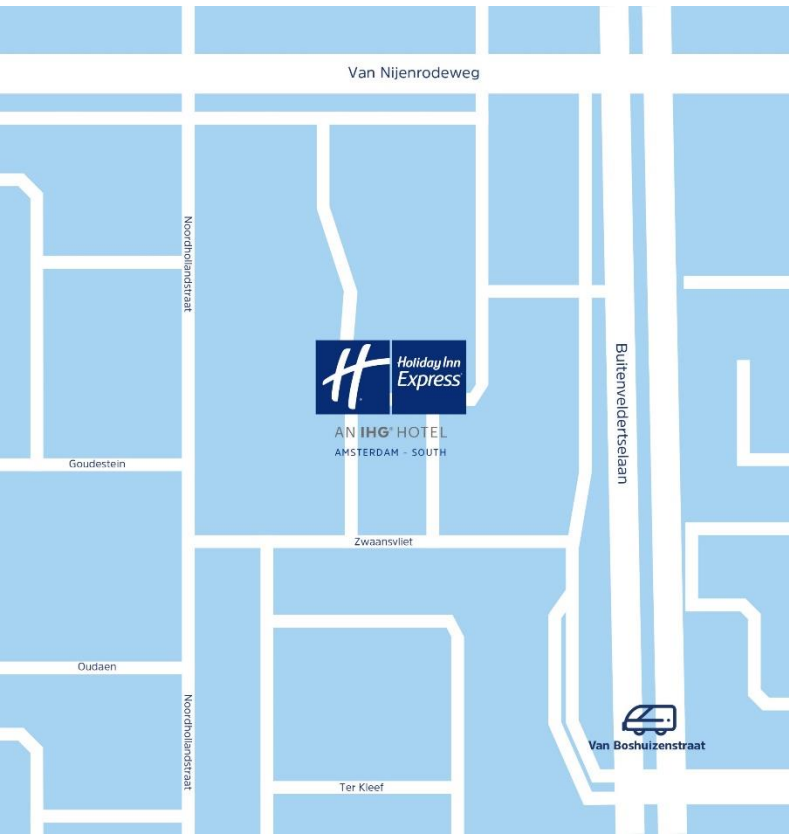

HOLIDAY INN EXPRESS AMSTERDAM – SOUTH

LOCATION:

- Located near the financial district of Amsterdam
- 5-10 minutes from VU Medical Centre
- 5-10 minutes from Rai Congress centre
- Various Restaurants in direct surrounding
- Easy to reach by car (A10)